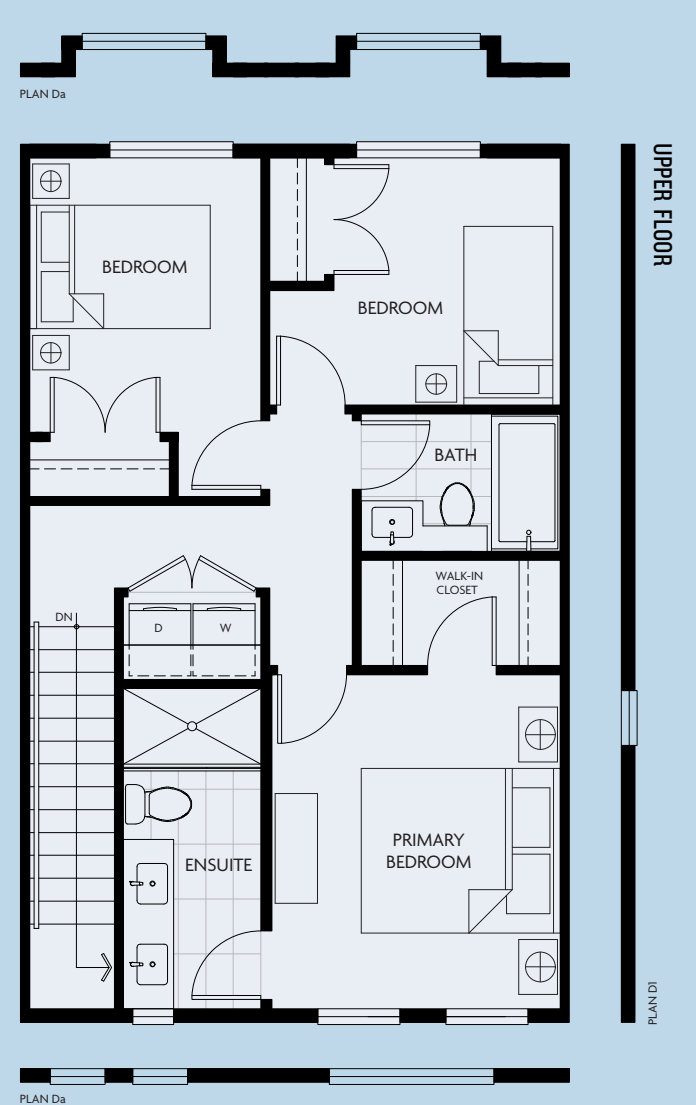

D/Da / DI

3 BED, FLEX | 1,430-1,443  
2.5 BATH | SQ FT

# THE VERANDA HOMES

RAISED 11' CEILING IN PRIMARY BEDROOM