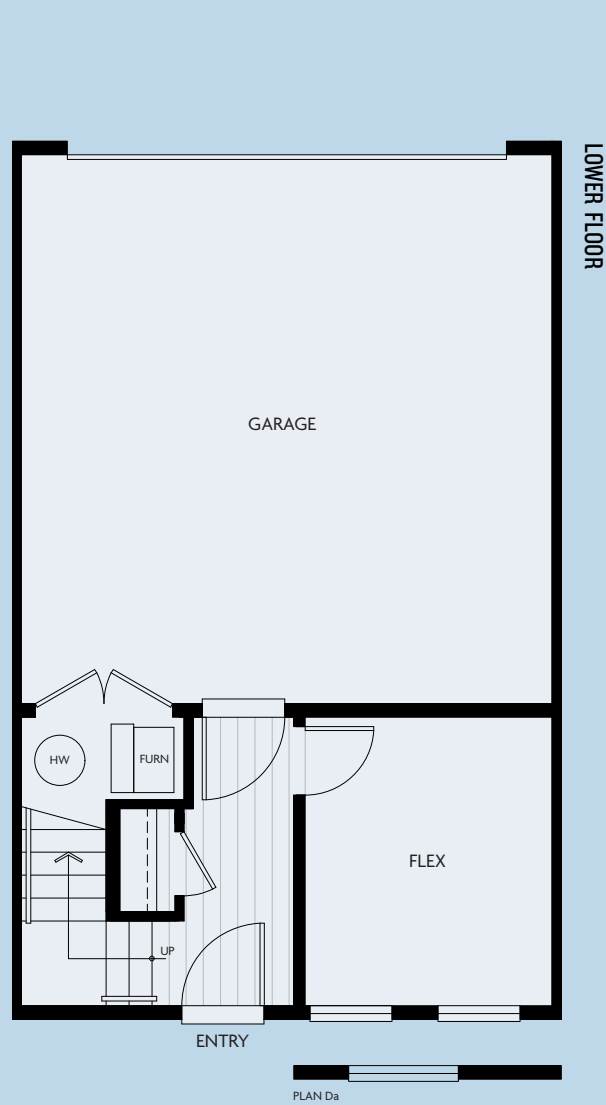

D/Da / DI

3 BED, FLEX | 1,430-1,443  
2.5 BATH | SQ FT

# THE VERANDA HOMES

RAISED 11' CEILING IN PRIMARY BEDROOM