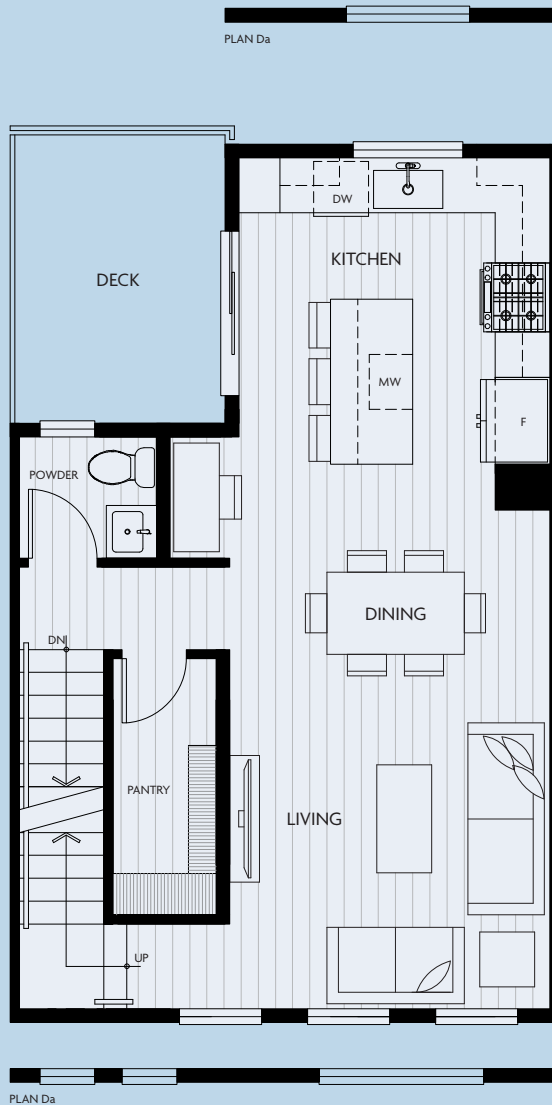

D/Da / DI

3 BED, FLEX | 1,430-1,443  
2.5 BATH | SQ FT

# THE VERANDA HOMES

RAISED 11' CEILING IN PRIMARY BEDROOM