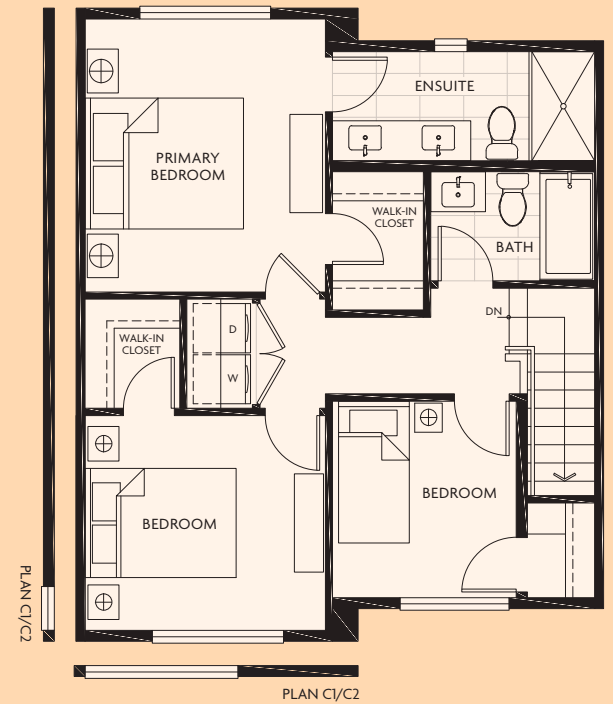

C/C1/C2 | 3 BED | 1,422 - 1,447
 2.5 BATH | SQ FT

THE SOCIAL HOMES

LOWER FLOOR

MAIN FLOOR

UPPER FLOOR