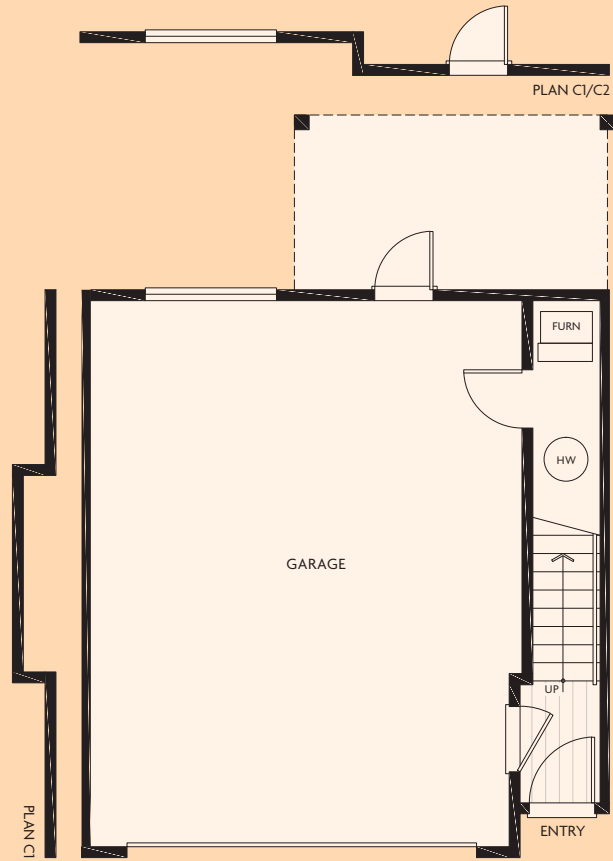

C/C1/C2 | 3 BED | 1,422 - 1,447
 2.5 BATH | SQ FT

THE SOCIAL HOMES

LOWER FLOOR

MAIN FLOOR

UPPER FLOOR