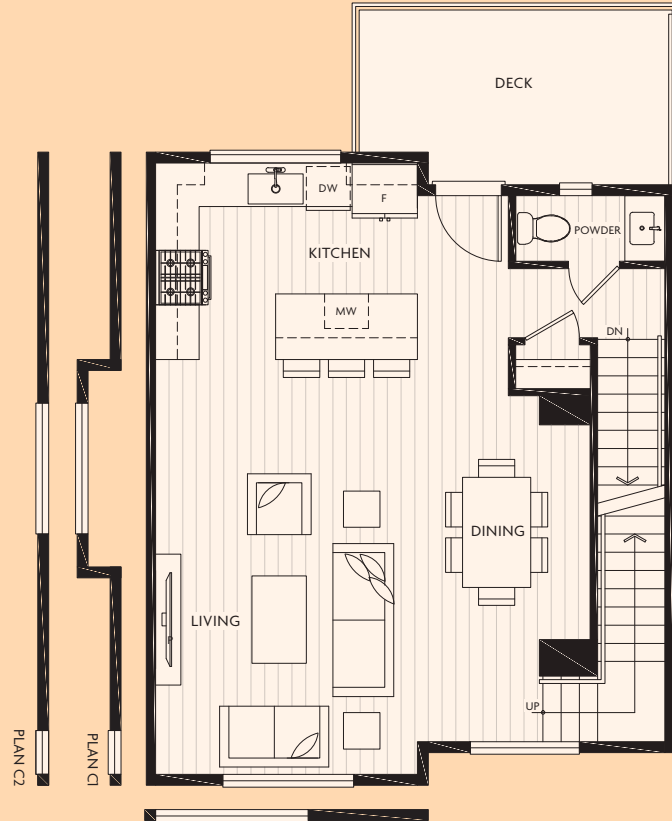

C/C1/C2 | 3 BED | 1,422 - 1,447
 2.5 BATH | SQ FT

THE SOCIAL HOMES

LOWER FLOOR

MAIN FLOOR

UPPER FLOOR