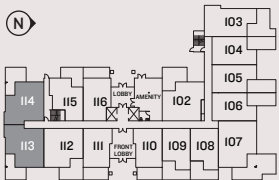

THE RAIL DISTRICT FLATS

THE MASON

BLDG

MADE IN DOWNTOWN ABBY

D PLAN

2 BEDROOM + 2 BATH
890 SQFT

LEVEL 1

LEVEL 2

LEVEL 3-5

THE
flats
THE RAIL DISTRICT

INFINITY
PROPERTIES

Infinity Properties Ltd. reserves the right to make modifications and changes to the building design, elevations, dimensions, specifications, features and prices without prior notification. Decks, patios, stairs and windows may vary based on site conditions. All dimensions are approximate and based on architectural measurements. Reverse and/or mirror plans occur throughout the development. E & O.E.