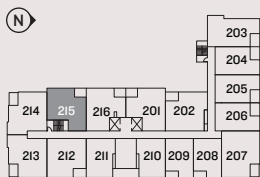

C2 PLAN

2 BEDROOM + 2 BATH
831 SQFT

LEVEL 2

LEVEL 3-5

LEVEL 6