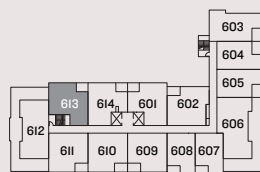

C2 PLAN

2 BEDROOM + 2 BATH
831 SQFT

LEVEL 2

LEVEL 3-5

LEVEL 6