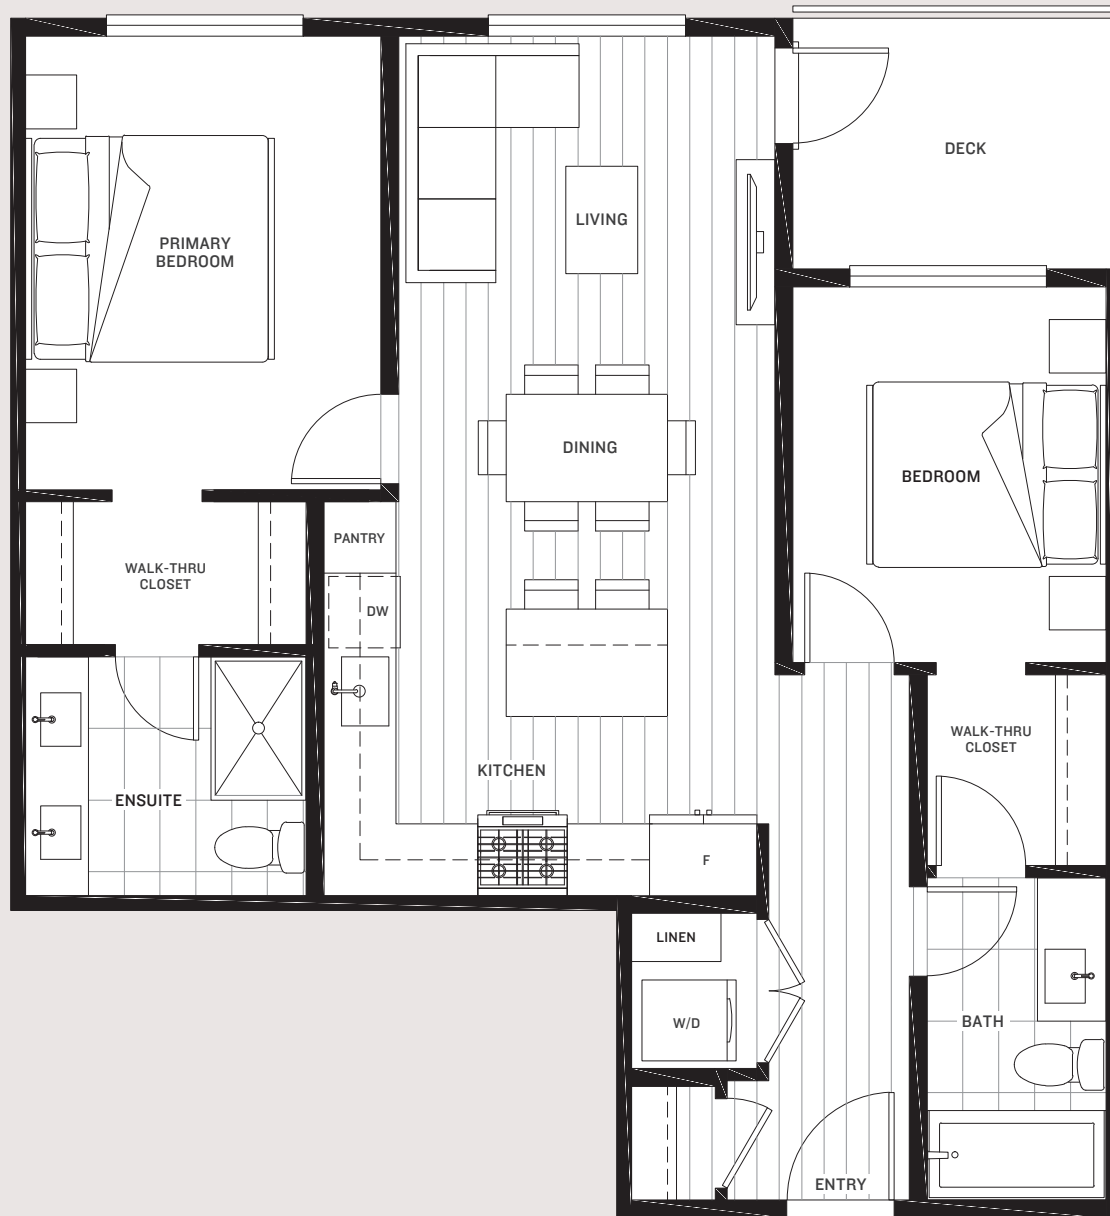

C2 PLAN

2 BEDROOM + 2 BATH
831 SQFT

LEVEL 2

LEVEL 3-5

LEVEL 6