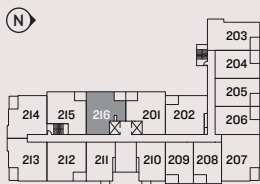

THE RAIL DISTRICT FLATS

THE  
**MASON**  
BLDG

MADE IN DOWNTOWN ABBY

**C1a PLAN**

2 BEDROOM + 2 BATH  
831 SQFT

LEVEL 2

LEVEL 3-5

LEVEL 6