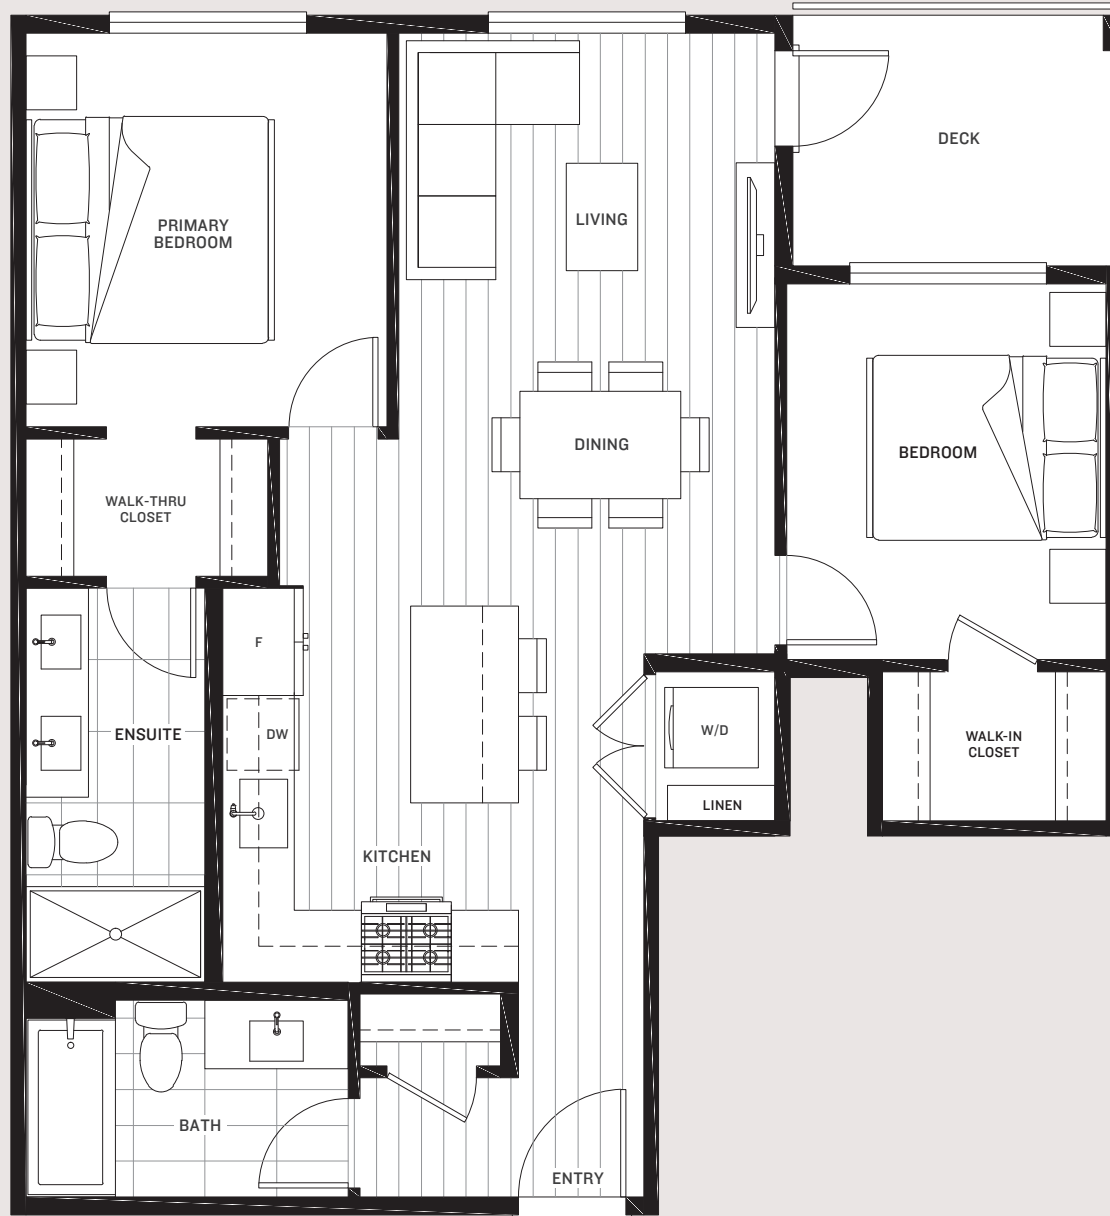

THE RAIL DISTRICT FLATS

THE  
**MASON**  
BLDG

MADE IN DOWNTOWN ABBY

**C1a PLAN**

2 BEDROOM + 2 BATH  
831 SQFT

LEVEL 2

LEVEL 3-5

LEVEL 6

**INFINITY**  
PROPERTIES

Infinity Properties Ltd. reserves the right to make modifications and changes to the building design, elevations, dimensions, specifications, features and prices without prior notification. Decks, patios, stairs and windows may vary based on site conditions. All dimensions are approximate and based on architectural measurements. Reverse and/or mirror plans occur throughout the development. E & O.E.

THE  
**flats**  
THE RAIL DISTRICT