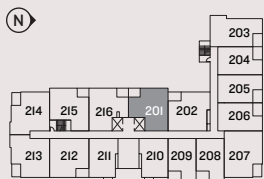

THE RAIL DISTRICT FLATS

THE MASON

BLDG

MADE IN DOWNTOWN ABBY

C1 PLAN

2 BEDROOM + 2 BATH
840 SQFT

LEVEL 2