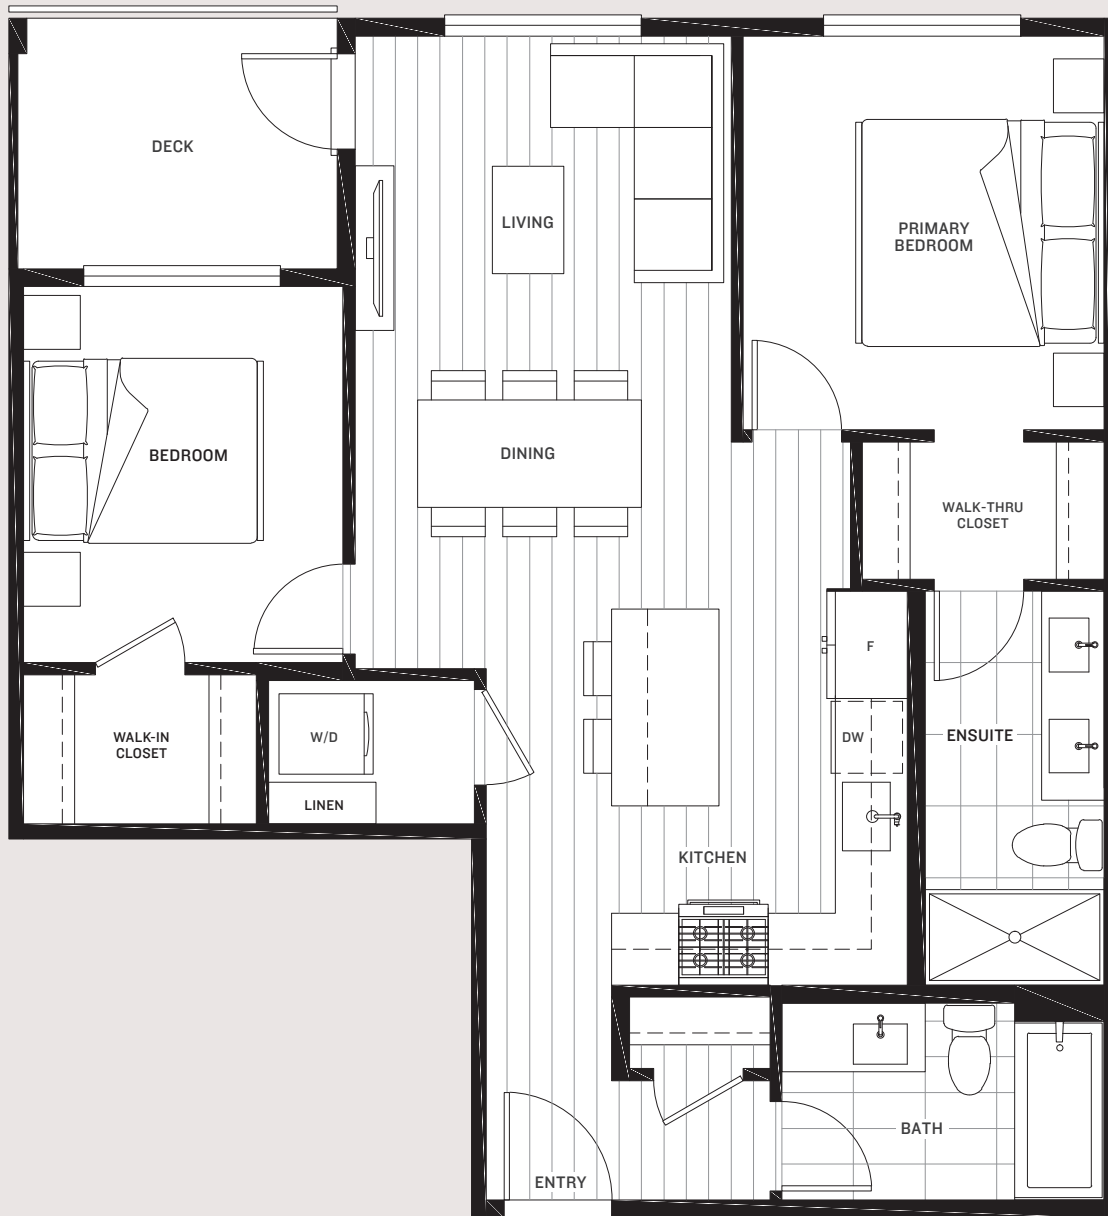

THE RAIL DISTRICT FLATS

THE MASON

BLDG

MADE IN DOWNTOWN ABBY

C1 PLAN

2 BEDROOM + 2 BATH
840 SQFT

THE flats
THE RAIL DISTRICT

INFINITY
PROPERTIES