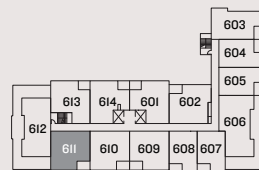

LEVEL 6

INFINITY
PROPERTIES

THE
flats
THE RAIL DISTRICT