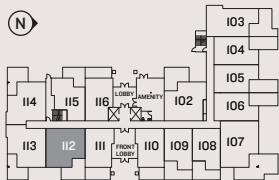

THE RAIL DISTRICT FLATS

THE MASON

BLDG

MADE IN DOWNTOWN ABBY

C PLAN

2 BEDROOM, DEN + 2 BATH
874 SQFT

LEVEL 1