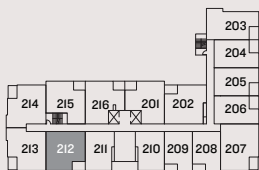

THE RAIL DISTRICT FLATS

THE MASON

BLDG

MADE IN DOWNTOWN ABBY

C PLAN

2 BEDROOM, DEN + 2 BATH
874 SQFT

LEVEL 2

INFINITY
PROPERTIES

THE
flats
THE RAIL DISTRICT