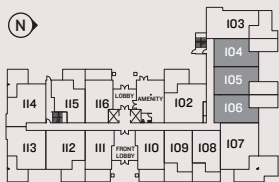

THE RAIL DISTRICT FLATS

THE MASON

BLDG

MADE IN DOWNTOWN ABBY

B PLAN

1 BEDROOM, DEN + 1 BATH
693 SQFT

LEVEL 1