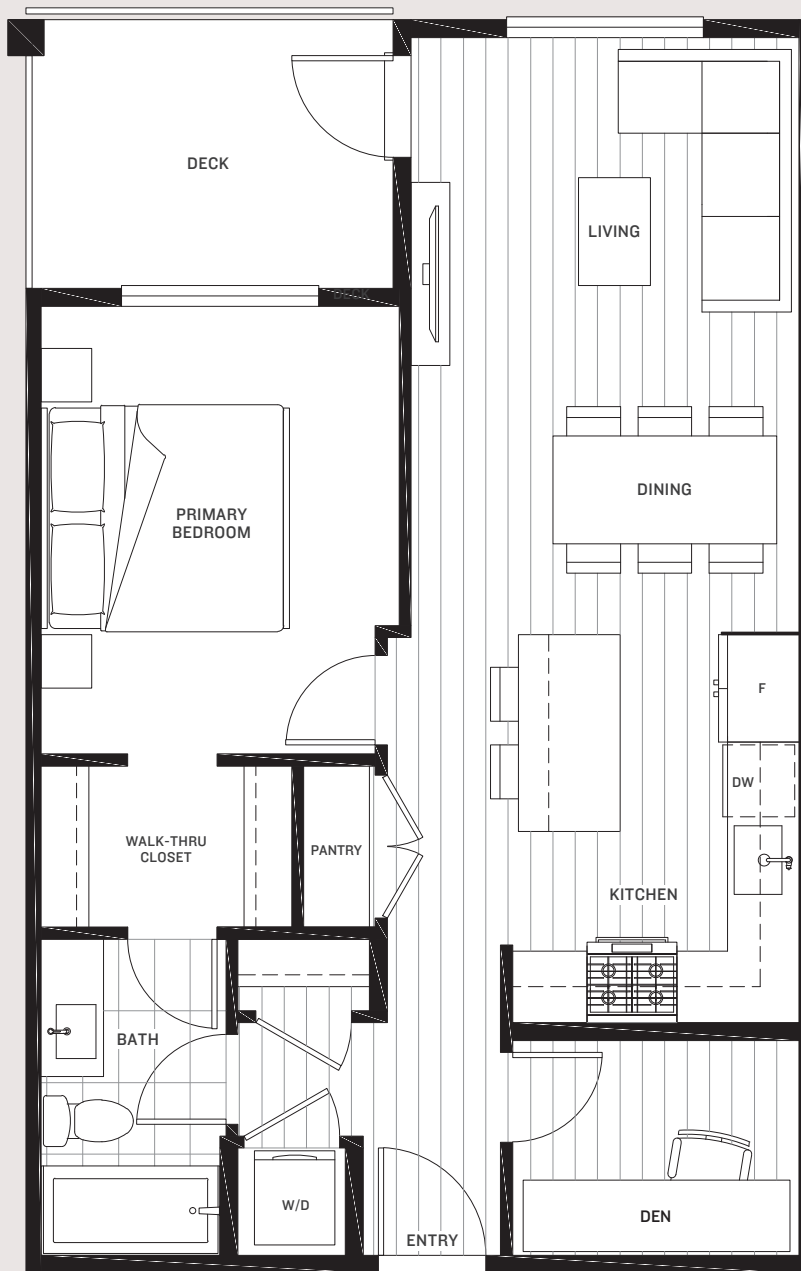

THE RAIL DISTRICT FLATS

THE MASON

BLDG

MADE IN DOWNTOWN ABBY

B PLAN

1 BEDROOM, DEN + 1 BATH
693 SQFT

INFINITY
PROPERTIES

THE
flats
THE RAIL DISTRICT