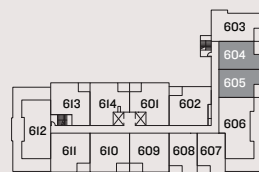

LEVEL 6

INFINITY
PROPERTIES

THE
flats
THE RAIL DISTRICT