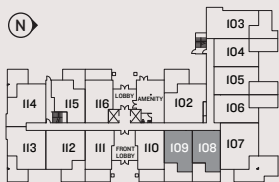

THE RAIL DISTRICT FLATS

THE MASON

BLDG

MADE IN DOWNTOWN ABBY

A PLAN

1 BEDROOM + 1 BATH
643 SQFT

LEVEL 1