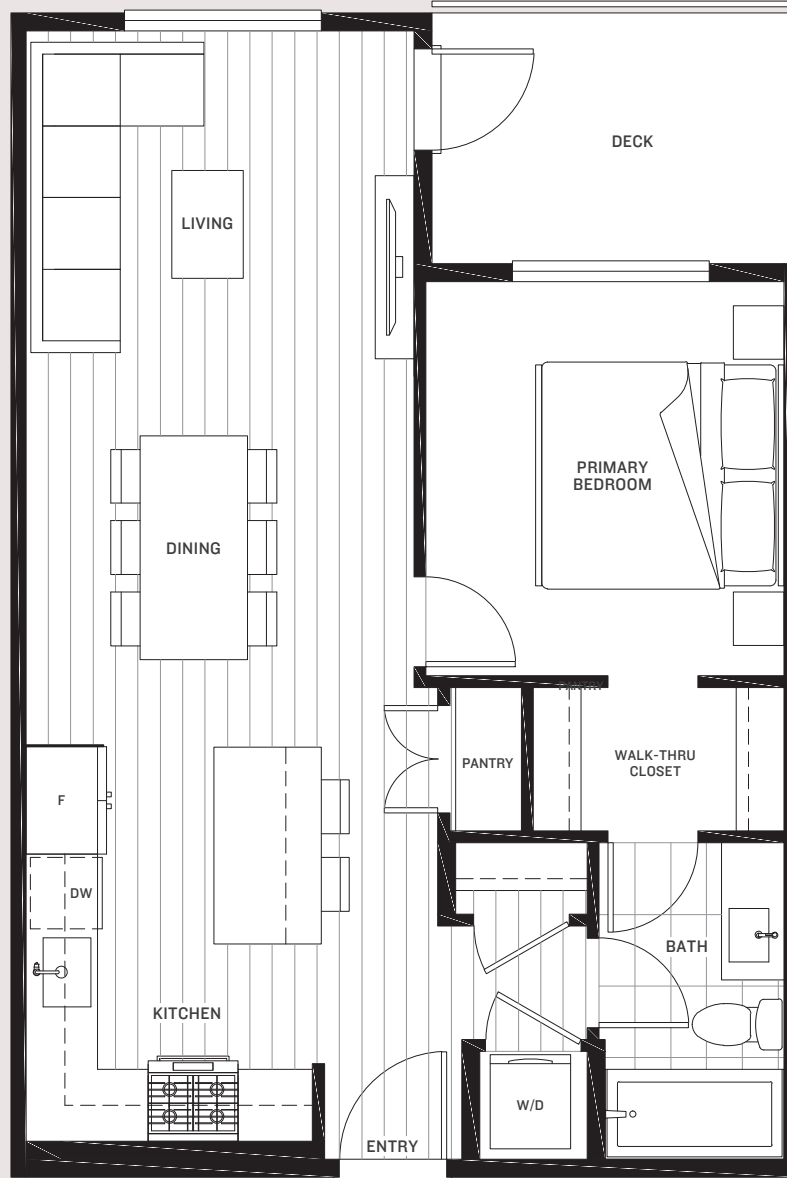

THE RAIL DISTRICT FLATS

THE MASON

BLDG

MADE IN DOWNTOWN ABBY

A PLAN

1 BEDROOM + 1 BATH
643 SQFT

INFINITY
PROPERTIES

THE
flats
THE RAIL DISTRICT