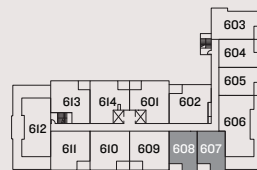

LEVEL 6

INFINITY
PROPERTIES

THE
flats
THE RAIL DISTRICT